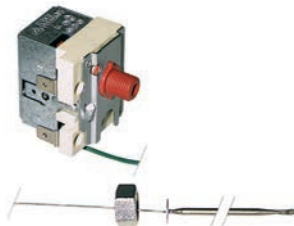

GEV375159

Safety Thermostat 365°C to suit Rational