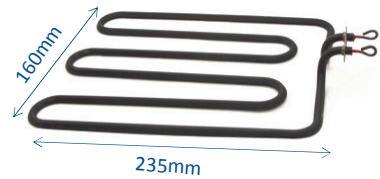

* Industrial Applications Only

ROT3600

3600W Rotisserie Element

TG9332

2200W Griller Element

FUTURE LISTING

FUTURE LISTING

FUTURE LISTING