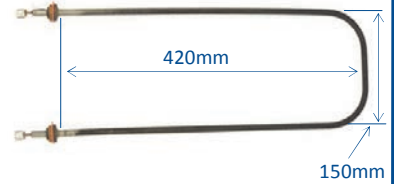

BM600

600W Food Warmer Element
Suit Wet and Dry Bain Maries