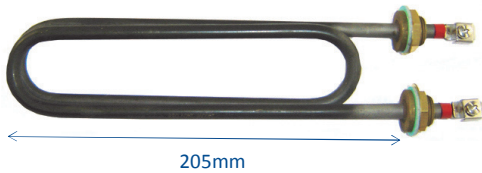

EP205

2400W 240V Eswood Dishwasher Element