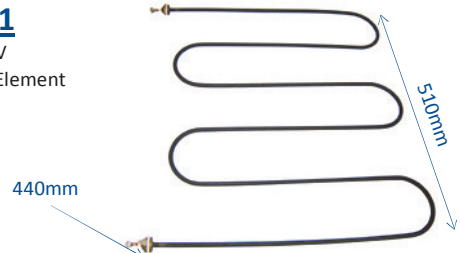

TSS0061

2000W 240V
Bain Marie Element