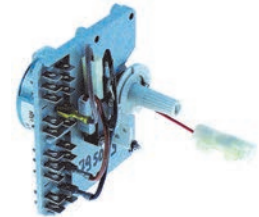

GEV360393

5 Cam Timer to suit Lamber L23

OEM Part No. 0300803

GEV360403

3 Cam Timer to suit Lamber GS580

OEM Part No. 0300818

GEV360444

Timer to suit Fagor