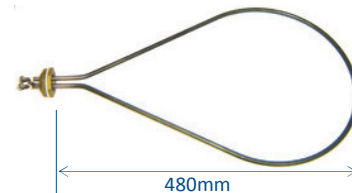

TSS0040

1500W 240V "Snow Shoe" Bain Marie Element