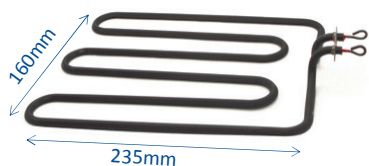

HC0131

2200W 240V Griller Element - suit EGT28 (TG9332)