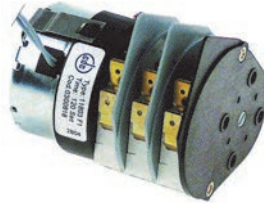

GEV360393

5 Cam Timer to suit Lamber L23

OEM Part No. 0300803

GEV360403

3 Cam Timer to suit Lamber GS580

OEM Part No. 0300818

GEV360444

Timer to suit Fagor