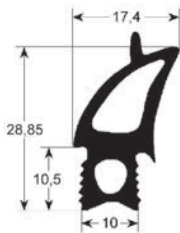

GEV900062

Door Gasket to suit Convotherm

GEV900290

Door Seal to suit Rational CPC61, CD61, CM61 (1997-2004)

GEV900291

Door Seal to suit Rational CPC101, CD101, CM101 (1997-2004)

GEV900292

Door Seal to suit Rational CPC102, CD102, CM102 (1997-2004)