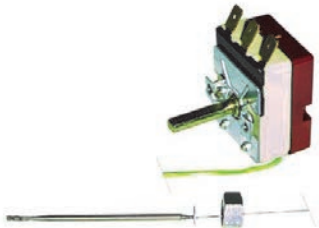

GEV101125

Minisit Gas Thermostat 100-340°C
Suit Angelo PO, Silco, Modular

GEV106030

Minisit Gas Thermostat 40-110°C

GEV106436

Mertik Gas Thermostat 100-340°C

GEV375066

Thermostat to suit Rational CD Series
(from 1997)