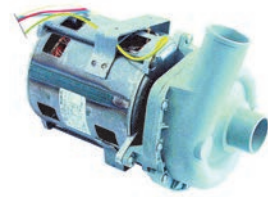

GEV500320

Wash Pump to suit Fagor FI48, FI80,
FI100 & AD48