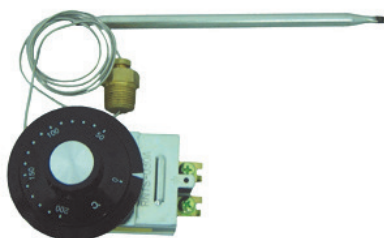

RNTS-200S

50° - 200°C Thermostat with Knob & Bezel, 30A 240V.
5°C ± 2°C Differential 2 x Screw Terminals
1000mm Capillary
5.8 x 153mm Bulb.
With Stuffing Gland