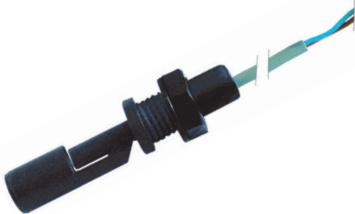

GEV345484

Float Switch to suit Hobart

OEM Part No. 2889322

GEV345489

Momentary Rocker Switch to suit Fagor

OEM Part No. Z403033

GEV345491

Momentary Switch to suit Fagor