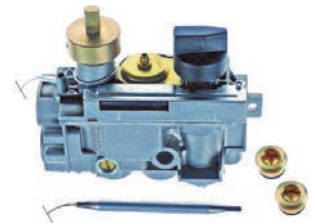

GEV101125

Minisit Gas Thermostat 100-340°C
Suit Angelo PO, Silco, Modular

GEV106030

Minisit Gas Thermostat 40-110°C

GEV106436

Mertik Gas Thermostat 100-340°C

GEV375066

Thermostat to suit Rational CD Series
(from 1997)