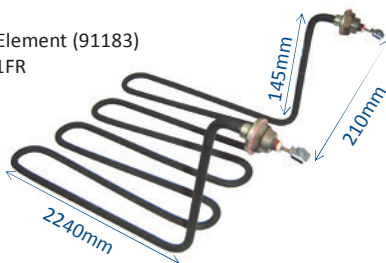

HC0075

3300W 240V Fryer Element (91183)
Suit 152/152TN/181FR