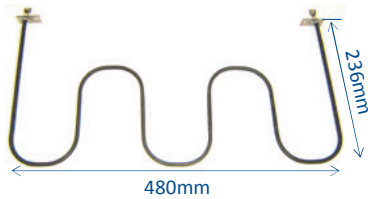

CMEL-0341

1250W 240V Pie Warmer Element