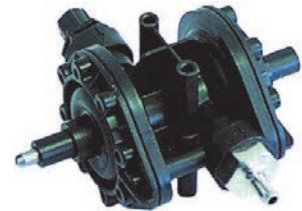

GEV361221

Rinse Aid Doser Type N6