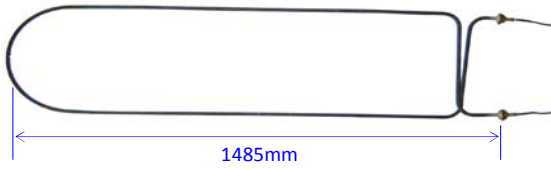

EEUX72B0

2600W 240V Bain Marie Element