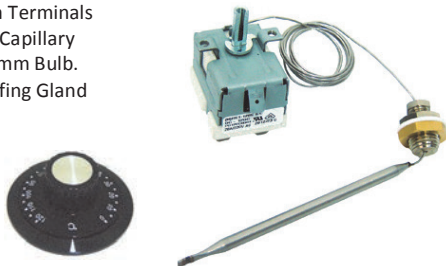

RST-120S

0°C - 120°C Thermostat with Knob & Bezel 16A 240V
2x 6.3mm Terminals
1000mm Capillary
5.0 x 104mm Bulb.
With Stuffing Gland