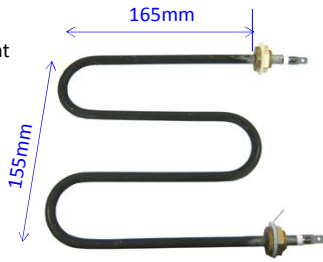

057-45-064

500W 240V Element