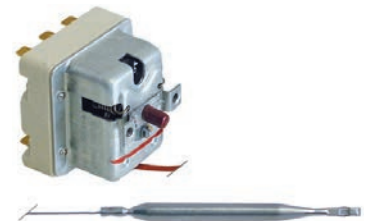

GEV375315

Safety Thermostat 245°C
3 pole 20A to suit Modular