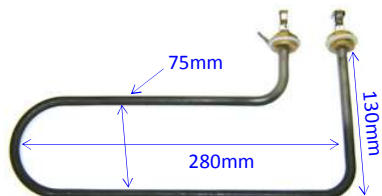

057-100-098

1700W 240V Wash Tank Element