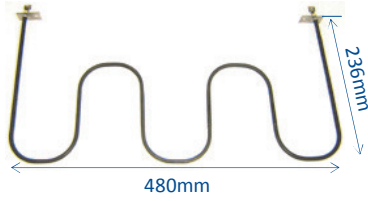

ROBAND ELEMENTS

HC0044

1550W 240V Pie Warmer Element - suit PA100/PW100/PL80/PA80L PM60/810A/820