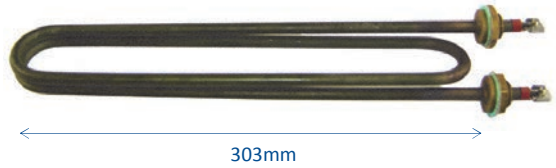

EP201

500W 240V Eswood Dishwasher Element

EP202

800W 240V Eswood Dishwasher Element

EP203

700W 240V Eswood Dishwasher Element

EP204

1800W 240V Eswood Dishwasher Element