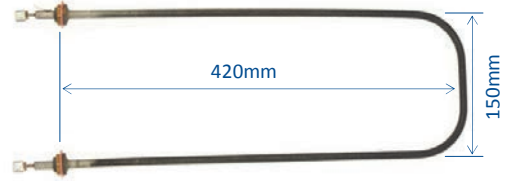

CMEL-0332

600W 240V Hot Food Bar Element