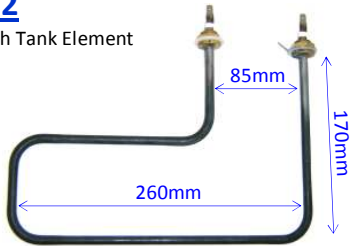

057-17-325

3000W 240V Rinse Tank Element with Thermal Cut-out

057-45-064

500W 240V Element

057-55-554

2700W 240V Rinse Tank Element

057-55-582

500W 240V Wash Tank Element