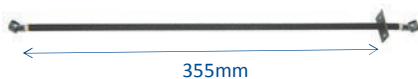

HC0021
375W 75V Toaster Element
Suit TCR10/TF10/TF24