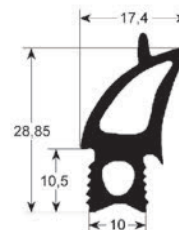

GEV900062

Door Gasket to suit Convotherm

GEV900290

Door Seal to suit Rational CPC61, CD61, CM61 (1997-2004)

GEV900291

Door Seal to suit Rational CPC101, CD101, CM101 (1997-2004)

GEV900292

Door Seal to suit Rational CPC102, CD102, CM102 (1997-2004)