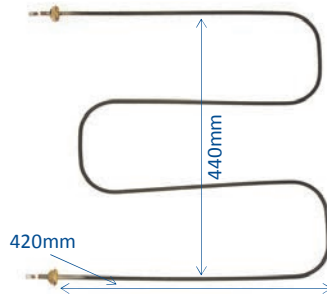

1000W Food Warmer Element
Suit Wet and Dry Bain Maries

BM600

600W Food Warmer Element
Suit Wet and Dry Bain Maries

BM73 Series

Wet/Dry Bain Marie Elements
(Can be bent to required shape)

- BM73B0 750W 695mm
- BM73D0 1250W 1120mm
- BM73F0 1800W 1585mm
- BM73H0 2400W 2280mm