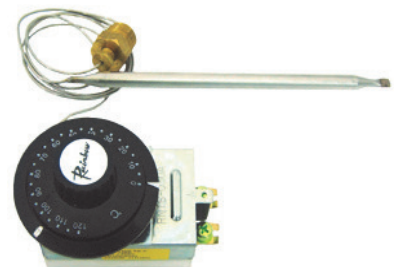

RNTS-120S

0° - 120°C Thermostat with Knob & Bezel, 30A 240V.
4°C ± 2°C Differential
2 x Screw Terminals
1000mm Capillary
8.0 x 166mm Bulb.
With Stuffing Gland