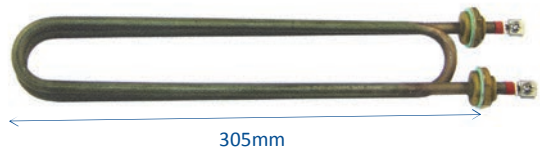

EP209

3600W 240V Eswood Dishwasher Element