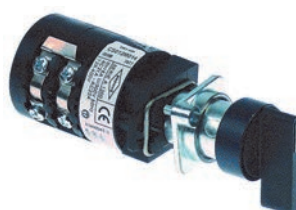

Green Push Button to suit Lamber

OEM Part No. 0301000

GEV345868

3 Button Switch to suit Rhima

GEV345913

4 Position Selector Switch to suit Rhima

GEV345986

2 Position Selector Switch to suit Rhima