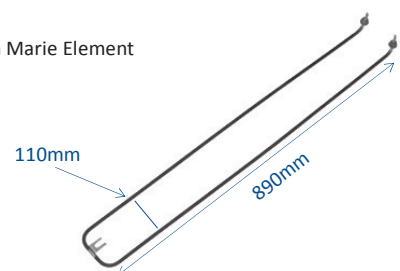

HC0021
375W 75V Toaster Element
Suit TCR10/TF10/TF24

HC0027
1650W 240V Bain Marie Element
Suit E14/BM14