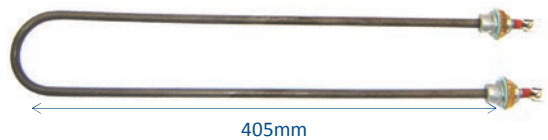

EP213

1000W 240V Eswood Dishwasher Element