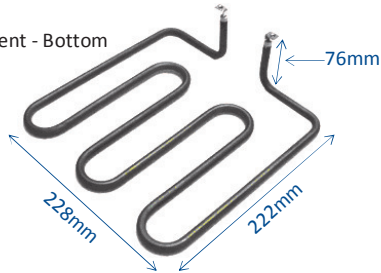

HC0012
1200W Toaster Element - Bottom
Suit TX3/TX4