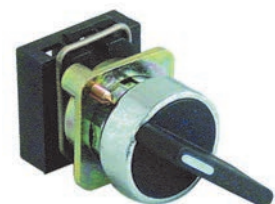

Green Push Button to suit Lamber

OEM Part No. 0301000

GEV345868

3 Button Switch to suit Rhima

GEV345913

4 Position Selector Switch to suit Rhima

GEV345986

2 Position Selector Switch to suit Rhima