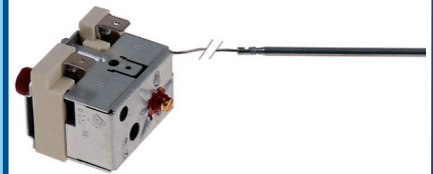

GEV375870

Safety Thermostat to suit Convotherm