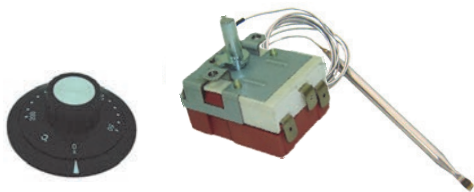

TS-200S

0°C - 210°C Thermostat with Knob & Bezel 16A 240V
Changeover Contacts - 3 x 6.3mm Right Angled Terminals
1500mm Capillary 5.0 x 67mm Bulb.