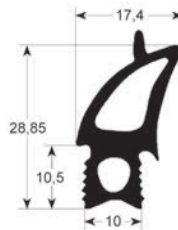

GEV900290

Door Seal to suit Rational CPC61, CD61, CM61 (1997-2004)