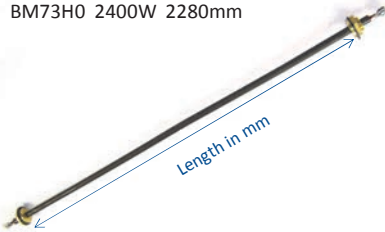

1000W Food Warmer Element
Suit Wet and Dry Bain Maries

BM600

600W Food Warmer Element
Suit Wet and Dry Bain Maries

BM73 Series

Wet/Dry Bain Marie Elements
(Can be bent to required shape)

- BM73B0 750W 695mm
- BM73D0 1250W 1120mm
- BM73F0 1800W 1585mm
- BM73H0 2400W 2280mm