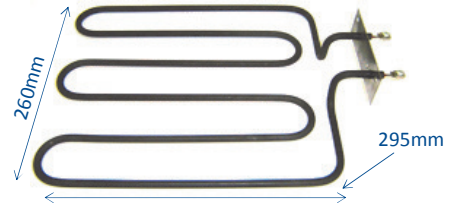

HC0073

2400W Oven Element (UW620000) - suit HP1500/1505