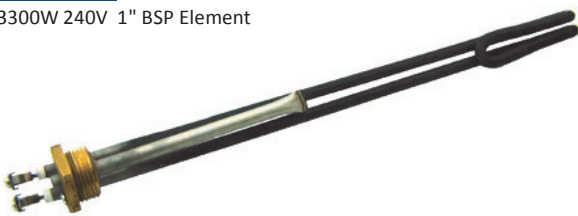

3300W 240V 1" BSP Element

TSS0090

1000W 240V Element

TSS0100

2500W 240V Bain Marie Element

TSS0110

1000W 240V Bain Marie Element
Screw Terminals

LAMP HOLDERS