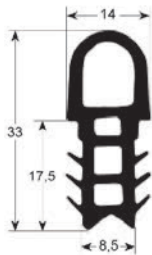

GEV900062

Door Gasket to suit Convotherm