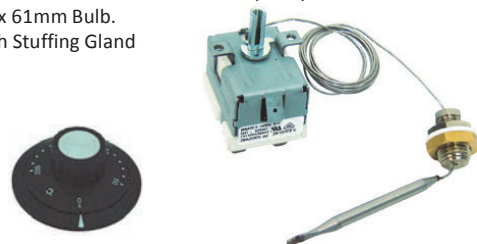

RST-200S

50°C - 200°C Thermostat with Knob & Bezel 16A 240V
2 x 6.3mm Terminals 1000mm Capillary
5.0 x 61mm Bulb.
With Stuffing Gland