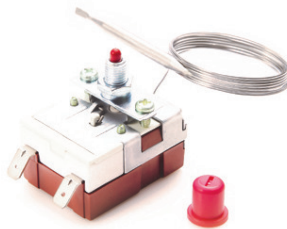

TSR-120SF

120°C Over Temperature Thermostat, 20A 240V.
1000mm Capillary, 5.0 x 55mm Bulb.
2 x 6.3mm Terminals
Manual Reset.