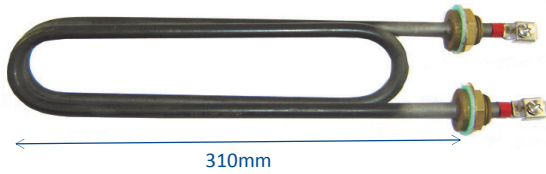

EP220

4800W 240V Eswood Dishwasher Element