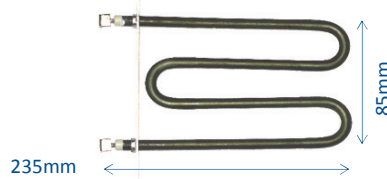

HC0133

450W 240V Toaster Element - suit TC55/TC66