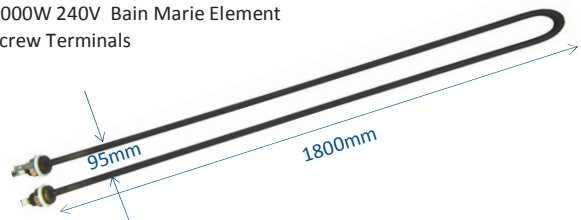

3300W 240V 1" BSP Element

TSS0090

1000W 240V Element

TSS0100

2500W 240V Bain Marie Element

TSS0110

1000W 240V Bain Marie Element
Screw Terminals

LAMP HOLDERS