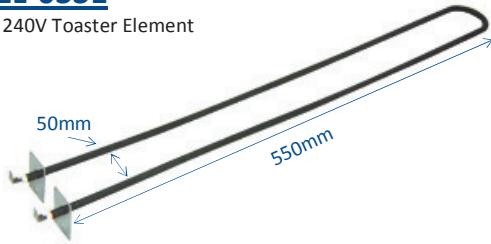

ST210/TF

RS7S Lamp Holder 16A 240V
445mm Teflon Lead

STV5124/SV

RS7S Lamp Holder with Locknut 6A 240V
240mm Glass Covered Lead

ST211/TF-1.5

RS7S RX7S Lamp Holder 10A 240V
320mm Teflon Lead

CMEL-0331

545W 240V Toaster Element