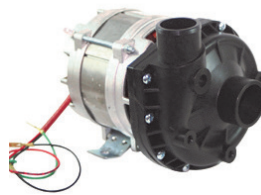

GEVS0071496

Wash Pump to suit Washtech M2, ME