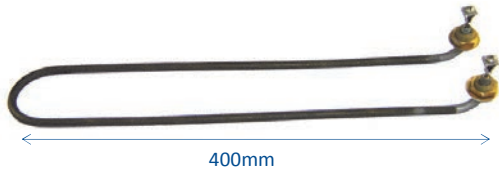

EP201

500W 240V Eswood Dishwasher Element