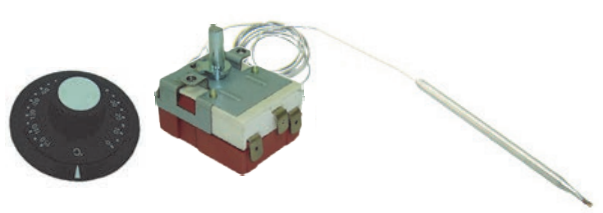

THERMOSTATS & THERMOMETERS

TS-120ST

0°C - 120°C Thermostat with Knob & Bezel 16A 240V
2 x 6.3mm Right Angled Terminals
1500mm Capillary with Stuffing Gland, 5.0 x 104mm Bulb.

TS-150S

0°C - 150°C Thermostat with Knob & Bezel 16A 240V
Changeover Contacts - 3 x 6.3mm Right Angled Terminals
1500mm Capillary 5.0 x 98mm Bulb.