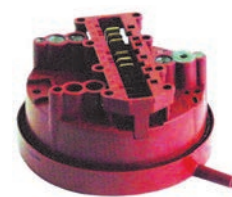

GEV541318

Pressure Switch to suit Hobart AMX-E & AUX-E