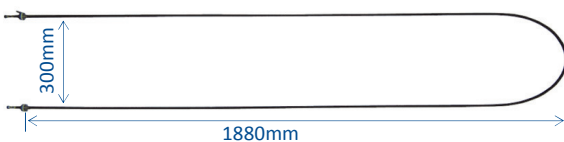

3300W 240V 1" BSP Element

TSS0090

1000W 240V Element

TSS0100

2500W 240V Bain Marie Element

TSS0110

1000W 240V Bain Marie Element
Screw Terminals

LAMP HOLDERS