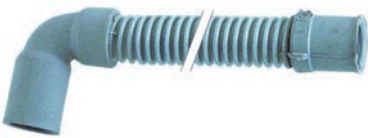

GEV506207

Drain Hose 1500mm