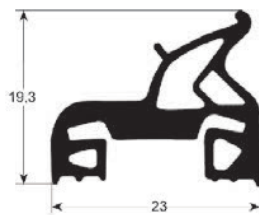

GEV900433

Door Seal to suit Zanussi FCV-61