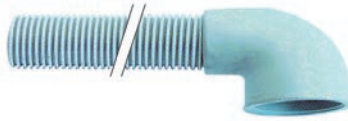

FUTURE LISTING

FUTURE LISTING

FUTURE LISTING

FUTURE LISTING

GEV505081

Drain Hose 1500mm

GEV505082

Drain Hose 1500mm