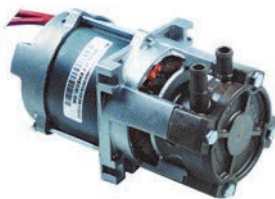

GEV500354

Drain Pump to suit Lamber

OEM Part No. 0300068

GEV500359

Booster Pump to suit Hobart & Washtech

OEM Part No. 1510

GEV500392

Drain Pump to suit Zanussi