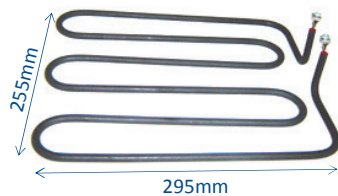

HC0039

2400W 240V Toaster Element (UW62C001)