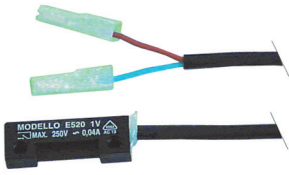

SWITCHES

GEV345990

Magnetic Micro Switch to suit Rhima