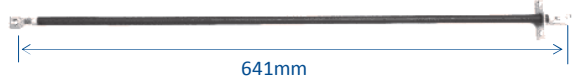

HC0017
345W 46V Toaster & Griller Element
Suit TA1515/GMX1515