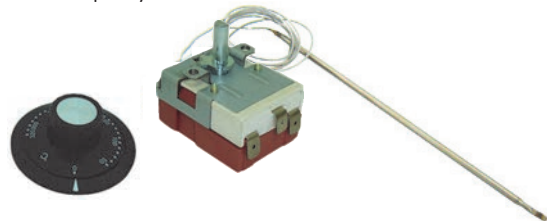

TS-320S

50°C - 320°C Thermostat with Knob & Bezel 16A 240V
Changeover Contacts - 3 x 6.3mm Right Angled Terminals
1500mm Capillary 3.0 x 179mm Bulb.