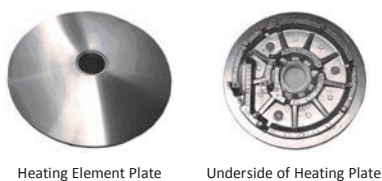

2200W 240V Griller Element - suit EGT28 (TG9332)

HC0133

450W 240V Toaster Element - suit TC55/TC66

HC0139

1800W Heating Element Plate
Suit SW5400/SW6000

HC0152

1600W 240V Salamander
Toaster Element
Suit S15/SA15