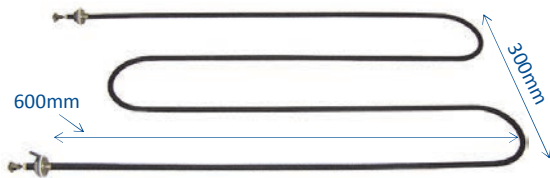

TSS0010

2400W 240V Sharpline Bain Marie Element

TSS0020

2400W 240V Bain Marie Element

TSS0021

2400W 240V Bain Marie Element

TSS0030

2400W 240V Bain Marie Element