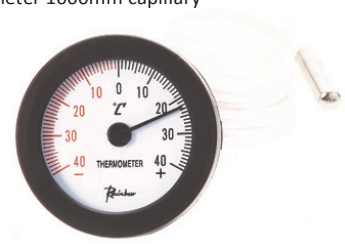

TMRB-120

0° - 120°C
1000mm capillary
±3% of full scale.