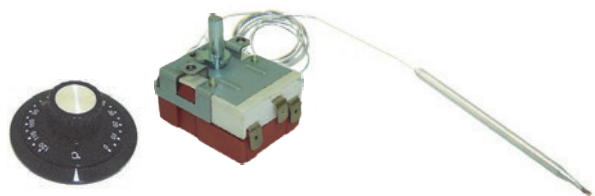

TS-120S

0°C - 120°C Thermostat with Knob & Bezel 16A 240V
Changeover Contacts - 3 x 6.3mm Right Angled Terminals
1500mm Capillary, 5.0 x 104mm Bulb.