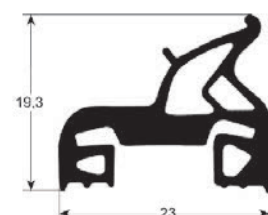

GEV900434

Door Seal to suit Zanussi FCV-20, FCV-201, FCV-202