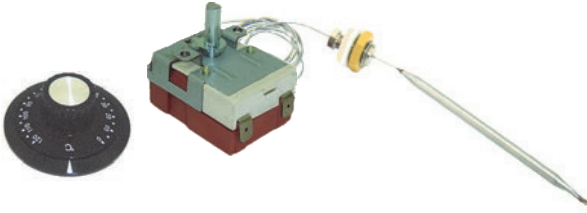

THERMOSTATS & THERMOMETERS

TS-120ST

0°C - 120°C Thermostat with Knob & Bezel 16A 240V
2 x 6.3mm Right Angled Terminals
1500mm Capillary with Stuffing Gland, 5.0 x 104mm Bulb.