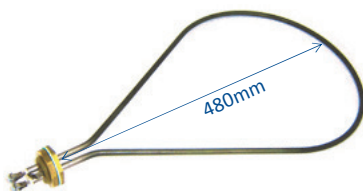

TSS0041

2400W 240V "Snow Shoe" Bain Marie Element