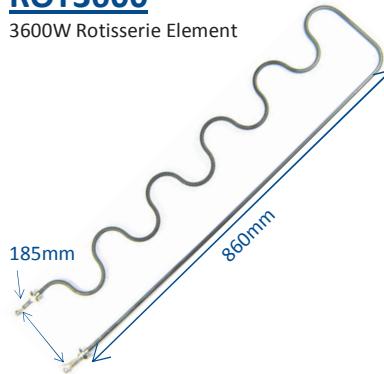

ROT3600

3600W Rotisserie Element

TG9332

2200W Griller Element